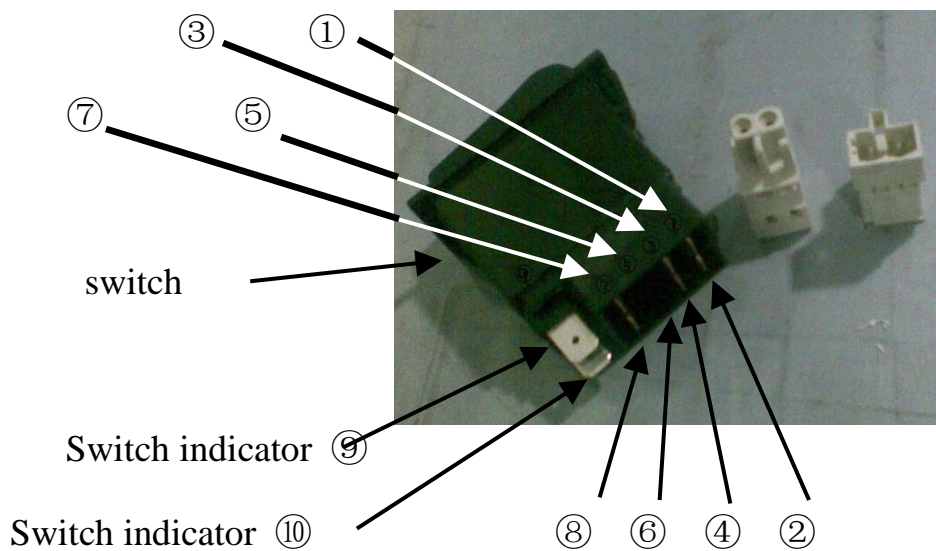

2、 Control switch physical wiring diagram: