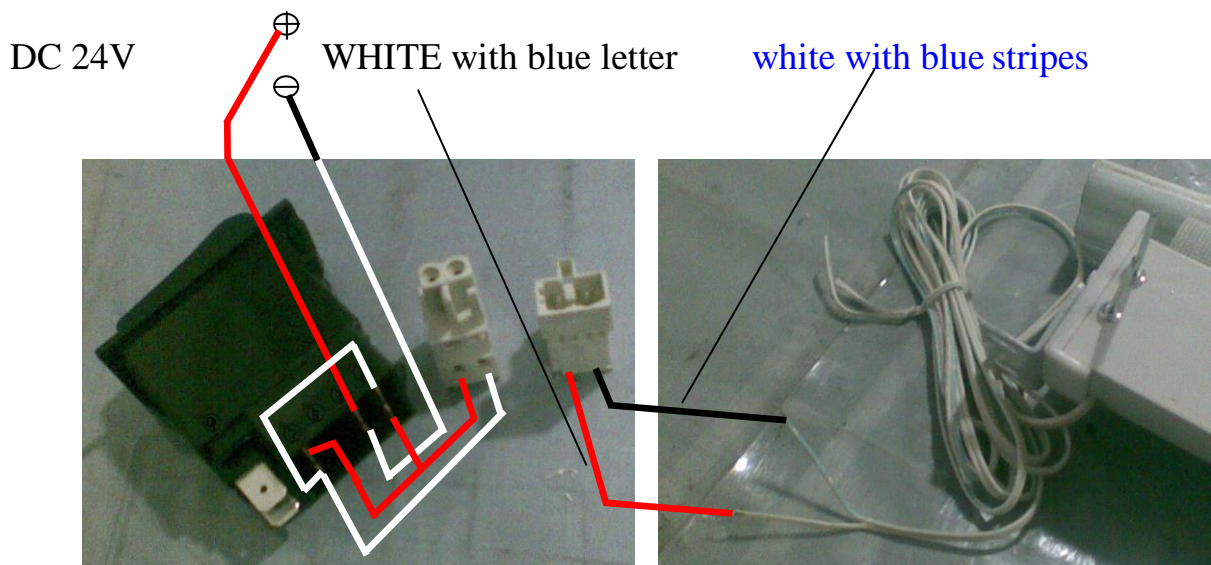

3、 Electric curtain physical wiring diagram: