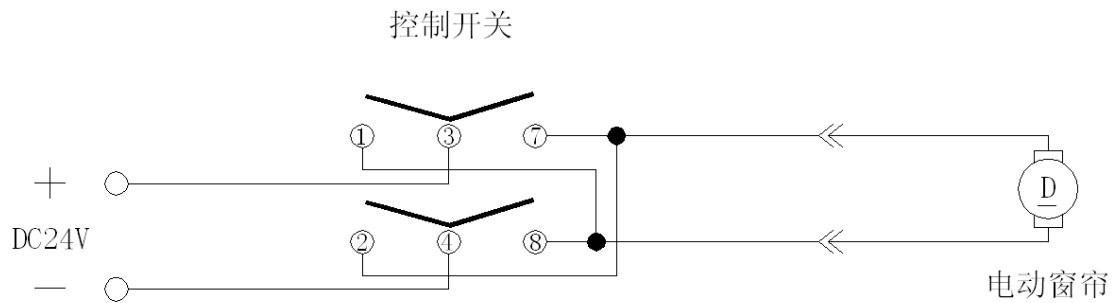

# Electric curtain wiring instructions

## 1、 Electric curtain wiring schematic diagram:

电动窗帘接线原理图

The male connector is connected to the two thread ends of the electric curtain motor; If the direction of the motor is reversed after wiring, interchange the 24V DC power wires.